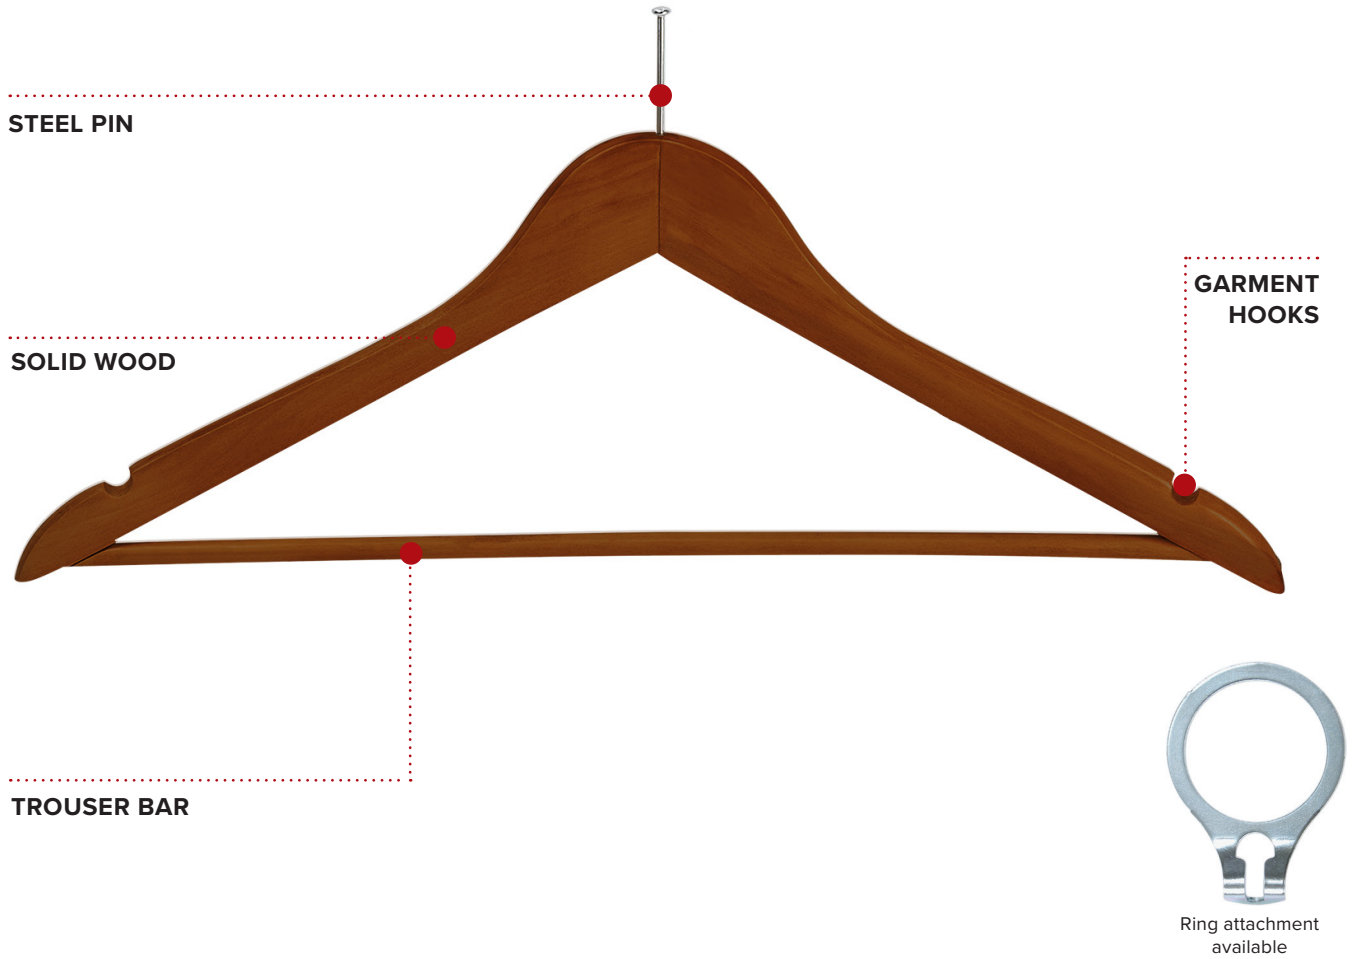

CHELSEA GUEST HANGER WITH SECURITY PIN

Specification

Dark Wood
0.10kg