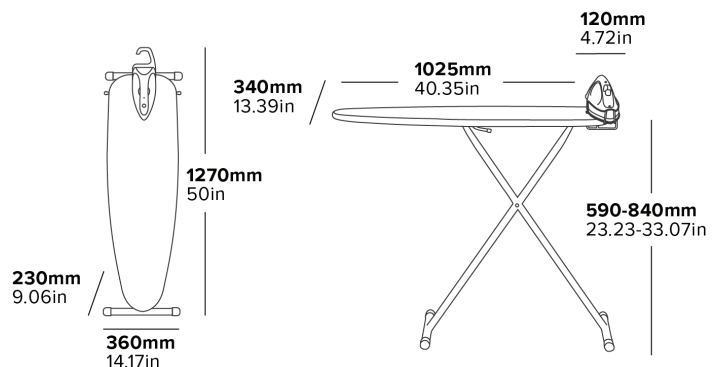

DUAL SIDED OPENING MECHANISM
Designed for left and right hand users

180° ROTATING IRON REST
Designed for left and right hand users

7 HEIGHT POSITIONS
Accommodates multiple users

STEAM FLOW MESH BOARD
Allows steam to pass through clothing for effective ironing

Specification

Light Grey
5.3kg
1200W iron
2.5m cable length

3 YEAR ELECTRICAL GUARANTEE	HOTEL SPECIFIED	BRITISH DESIGNED	AUTO-OFF 30 SEC	AUTO-OFF 8 MINS	NON-STICK SOLEPLATE
ANTI DRIP	STEAM-FLOW MESH BOARD	MULTISURFACE FEET	7 HEIGHT POSITIONS	ANTI-THEFT PROTECTED	ECO FRIENDLY