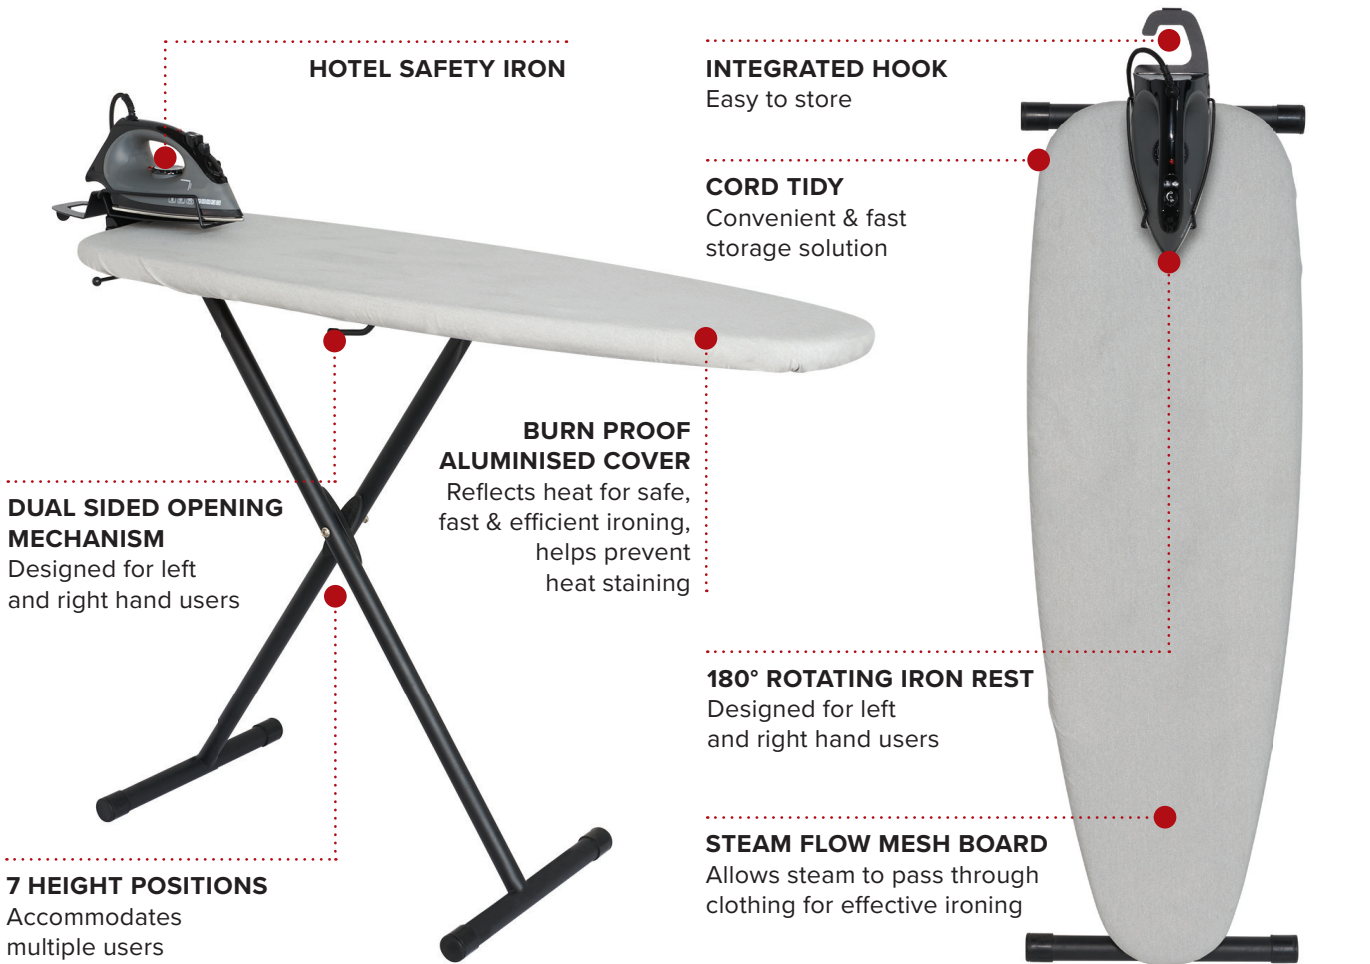

OXFORD IRONING CENTRE