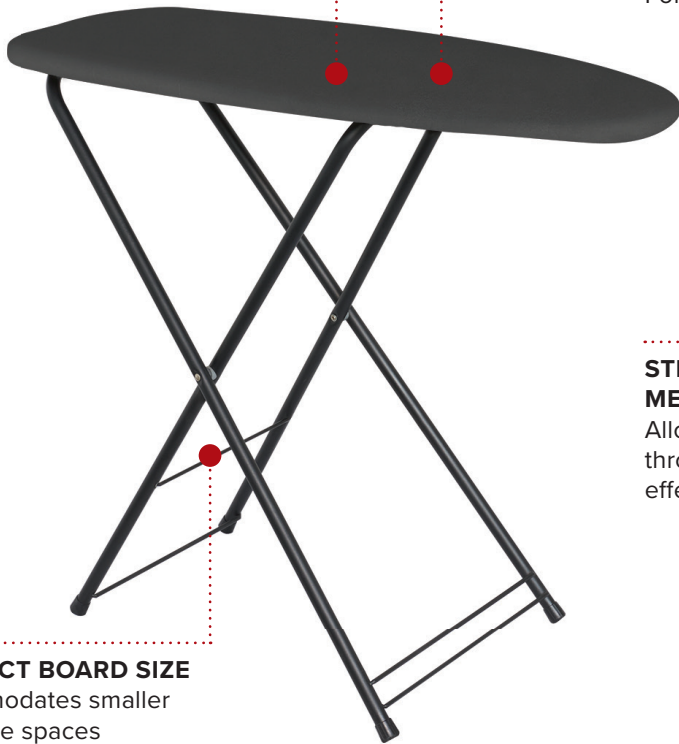

BERKSHIRE COMPACT IRONING BOARD

BURN PROOF

ALUMINISED COVER

Reflects heat for safe, fast & efficient ironing, helps prevent heat staining

LIGHT WEIGHT

Easy to carry

FELT BACKED COVER

For smooth ironing

STEAM FLOW MESH BOARD

Allows steam to pass through clothing for effective ironing

COMPACT BOARD SIZE

Accommodates smaller wardrobe spaces

- Light weight
- Durable black powder coated legs & frame
- Deck chair mechanism
- Felt backed replaceable cover

Specification

Dark Grey
3kg