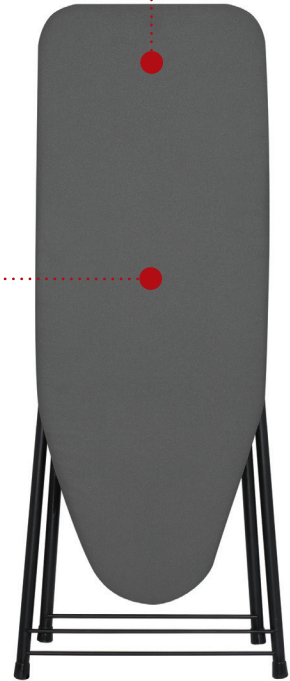

BERKSHIRE COMPACT IRONING BOARD

BURN PROOF

ALUMINISED COVER

Reflects heat for safe, fast & efficient ironing, helps prevent heat staining

LIGHT WEIGHT

Easy to carry

FELT BACKED COVER

For smooth ironing

STEAM FLOW MESH BOARD

Allows steam to pass through clothing for effective ironing

COMPACT BOARD SIZE

Accommodates smaller wardrobe spaces

- Light weight
- Durable black powder coated legs & frame
- Deck chair mechanism
- Felt backed replaceable cover

Specification

Dark Grey
3kg