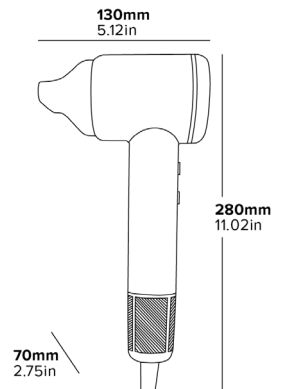

# SKYE HIGH SPEED HAIR DRYER

- Compact design
- Uses 58% less energy\*
- Dries hair 48% faster\*
- Double insulated body
- Straight cable
- Overheat protection
- Velcro cable tidy included
- 100,000 RPM

**Specification**

Black  
1600W  
0.50kg  
73 dB  
Cable length: 2.5m

\*Based on testing against the Bedford 2000W hair dryer