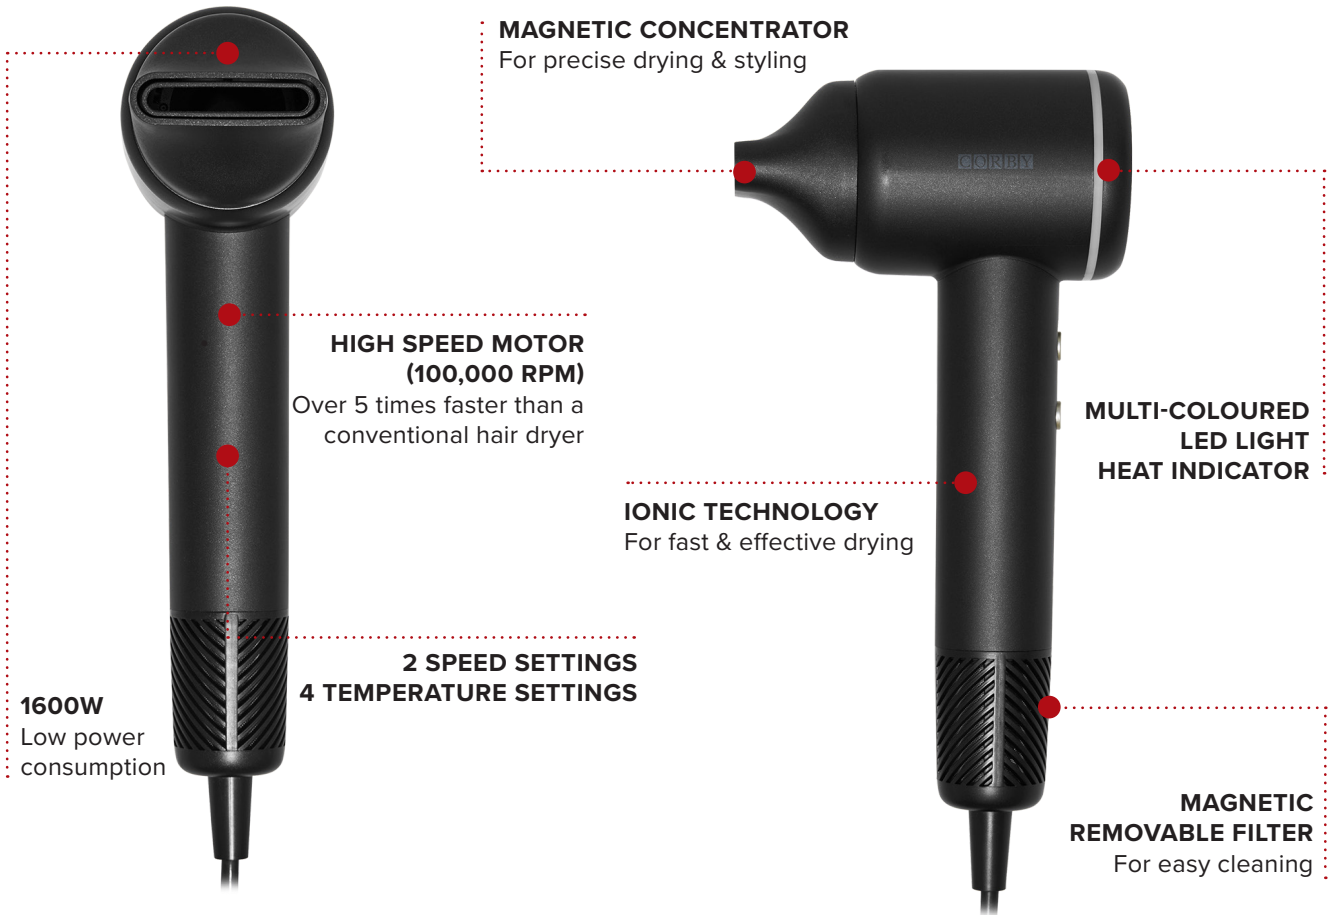

# SKYE HIGH SPEED HAIR DRYER

- Compact design
- Uses 58% less energy\*
- Dries hair 48% faster\*
- Double insulated body
- Straight cable
- Overheat protection
- Velcro cable tidy included
- 100,000 RPM

**Specification**

Black  
1600W  
0.50kg  
73 dB  
Cable length: 2.5m

\*Based on testing against the Bedford 2000W hair dryer