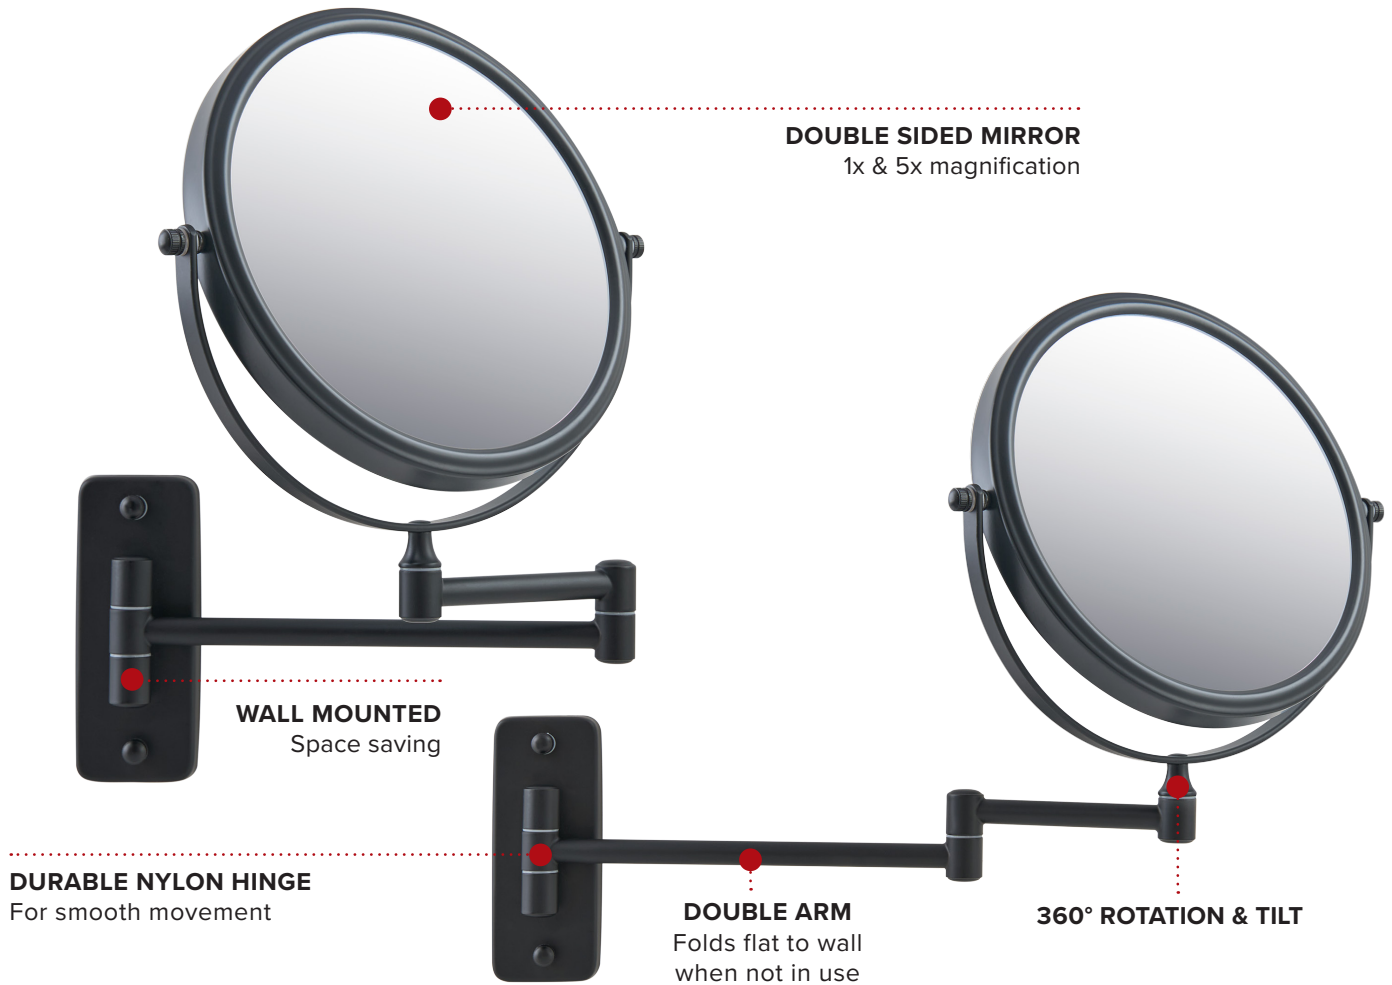

## WINCHESTER MIRROR / WALL MOUNTED

- Durable Matt Black finish
- Suitable for Bedrooms & Bathrooms
- Supplied with fixings

**Specification**

Matt Black  
0.8kg