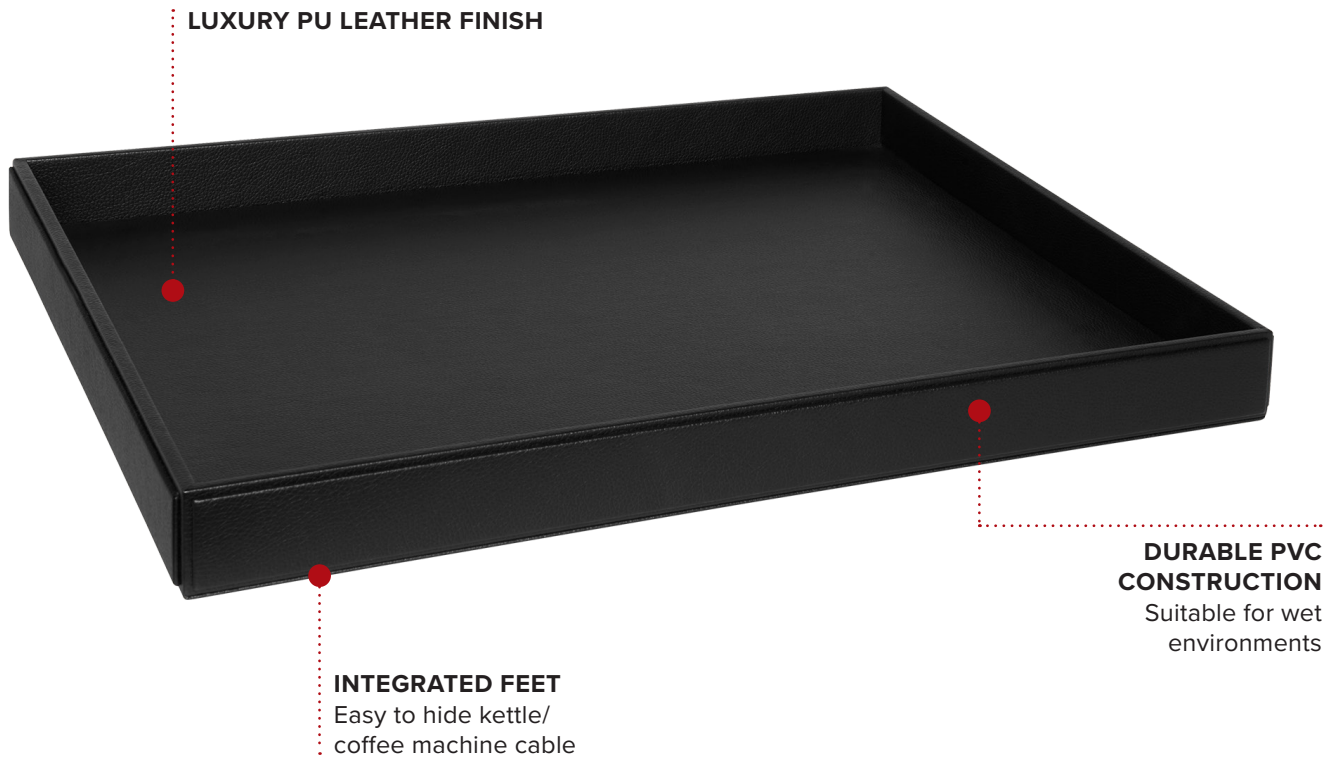

HIGHLAND HOSPITALITY TRAY - LARGE

- Accommodates all Corby kettles, coffee machine, sachet holders & mug trays
- PU Leather
- Multi-functional tray

Specification

Black
2.68kg