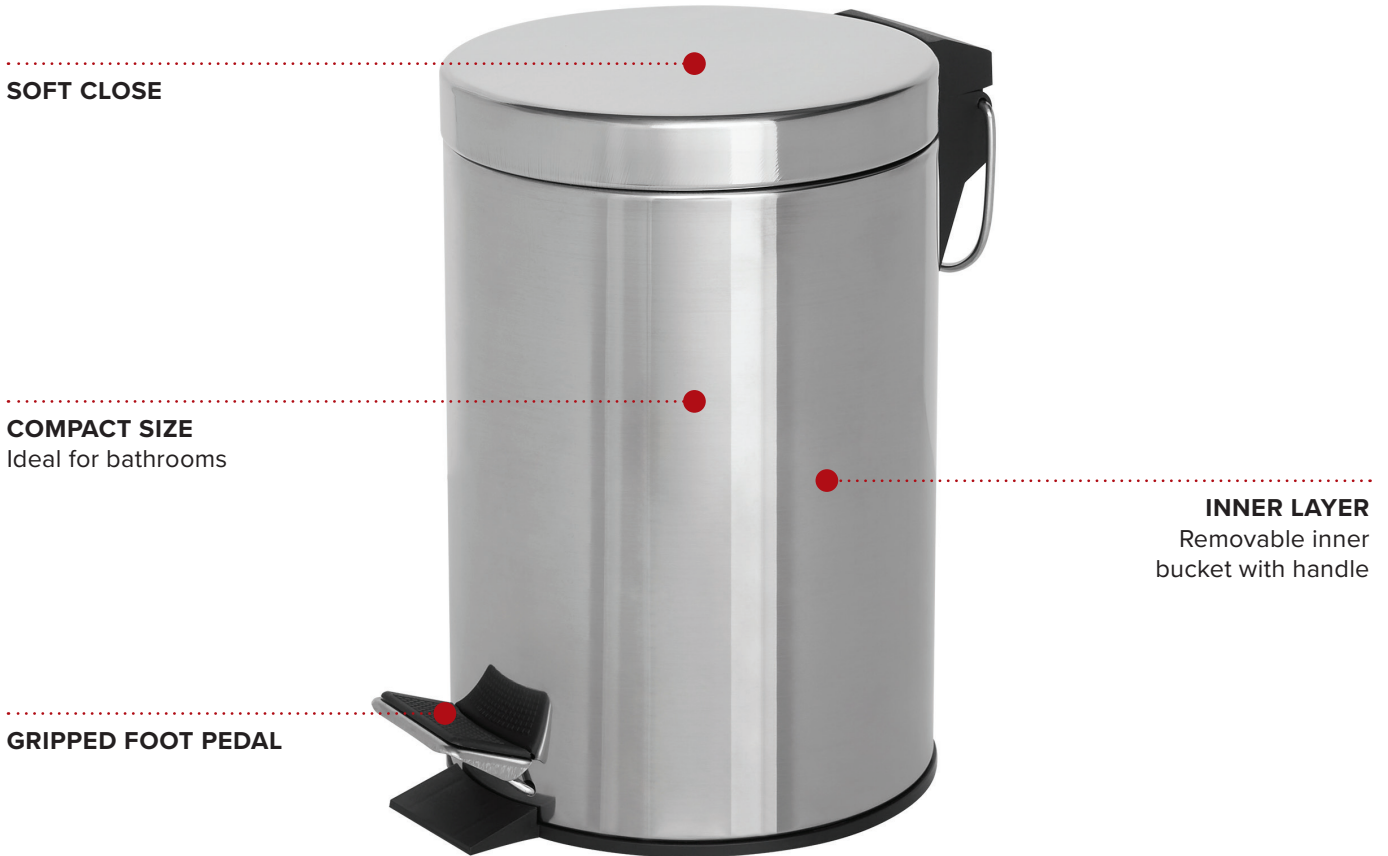

## 3L CROFT PEDAL BIN

- Easy to clean
- Inner layer
- 0.4mm Steel

**Specification**  
Polished Steel  
0.63kg