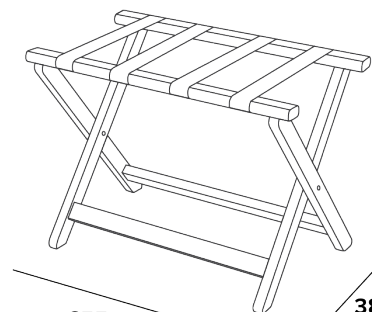

YORK WOODEN LUGGAGE RACK

- Holds up to 50kg

Specification

Light Wood
3.30kg

150mm
5.90in

600mm
23.62in

655mm
25.79in

485mm
19.09in

385mm
15.16in