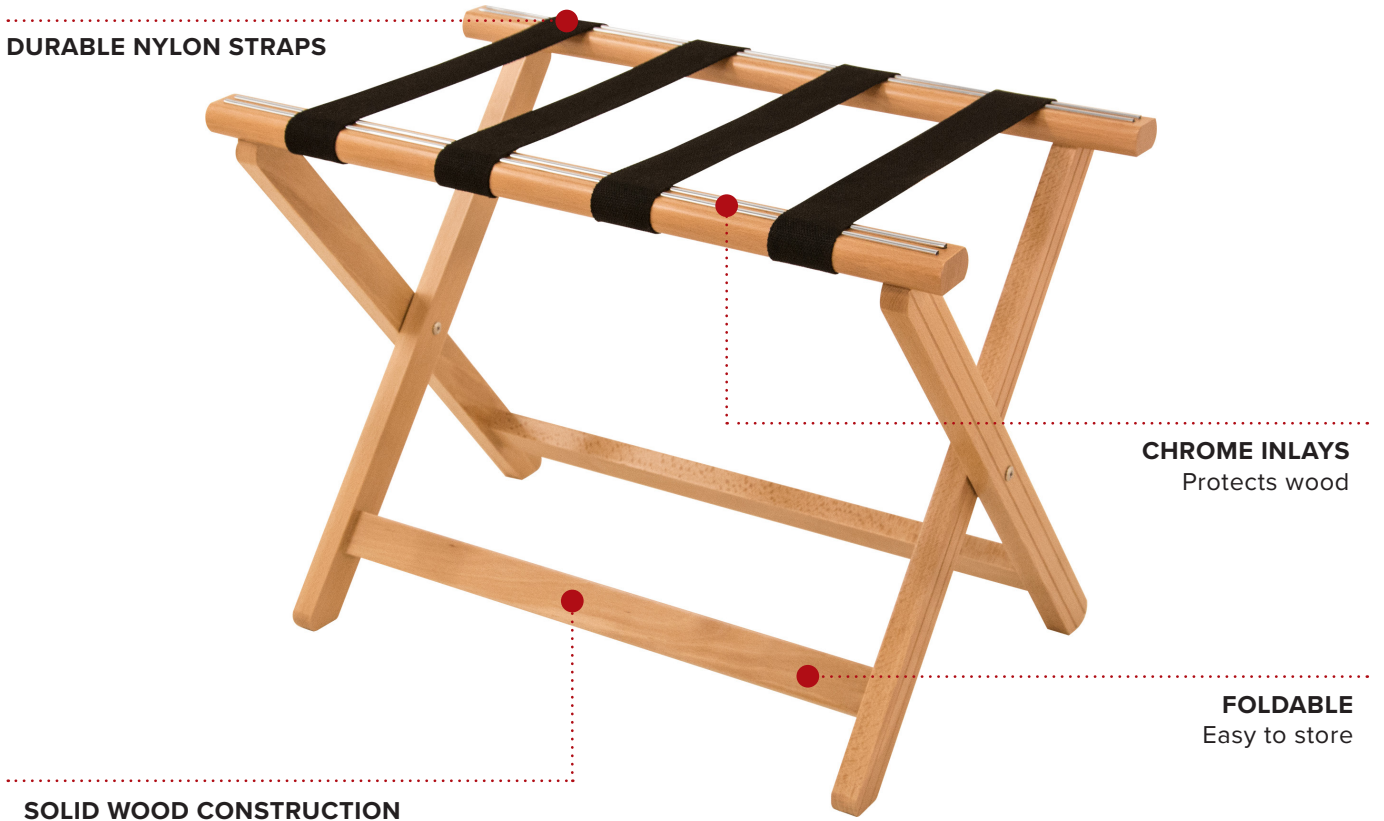

YORK WOODEN LUGGAGE RACK

- Holds up to 50kg

Specification

Light Wood
3.30kg

150mm
5.90in

600mm
23.62in

655mm
25.79in

485mm
19.09in

385mm
15.16in