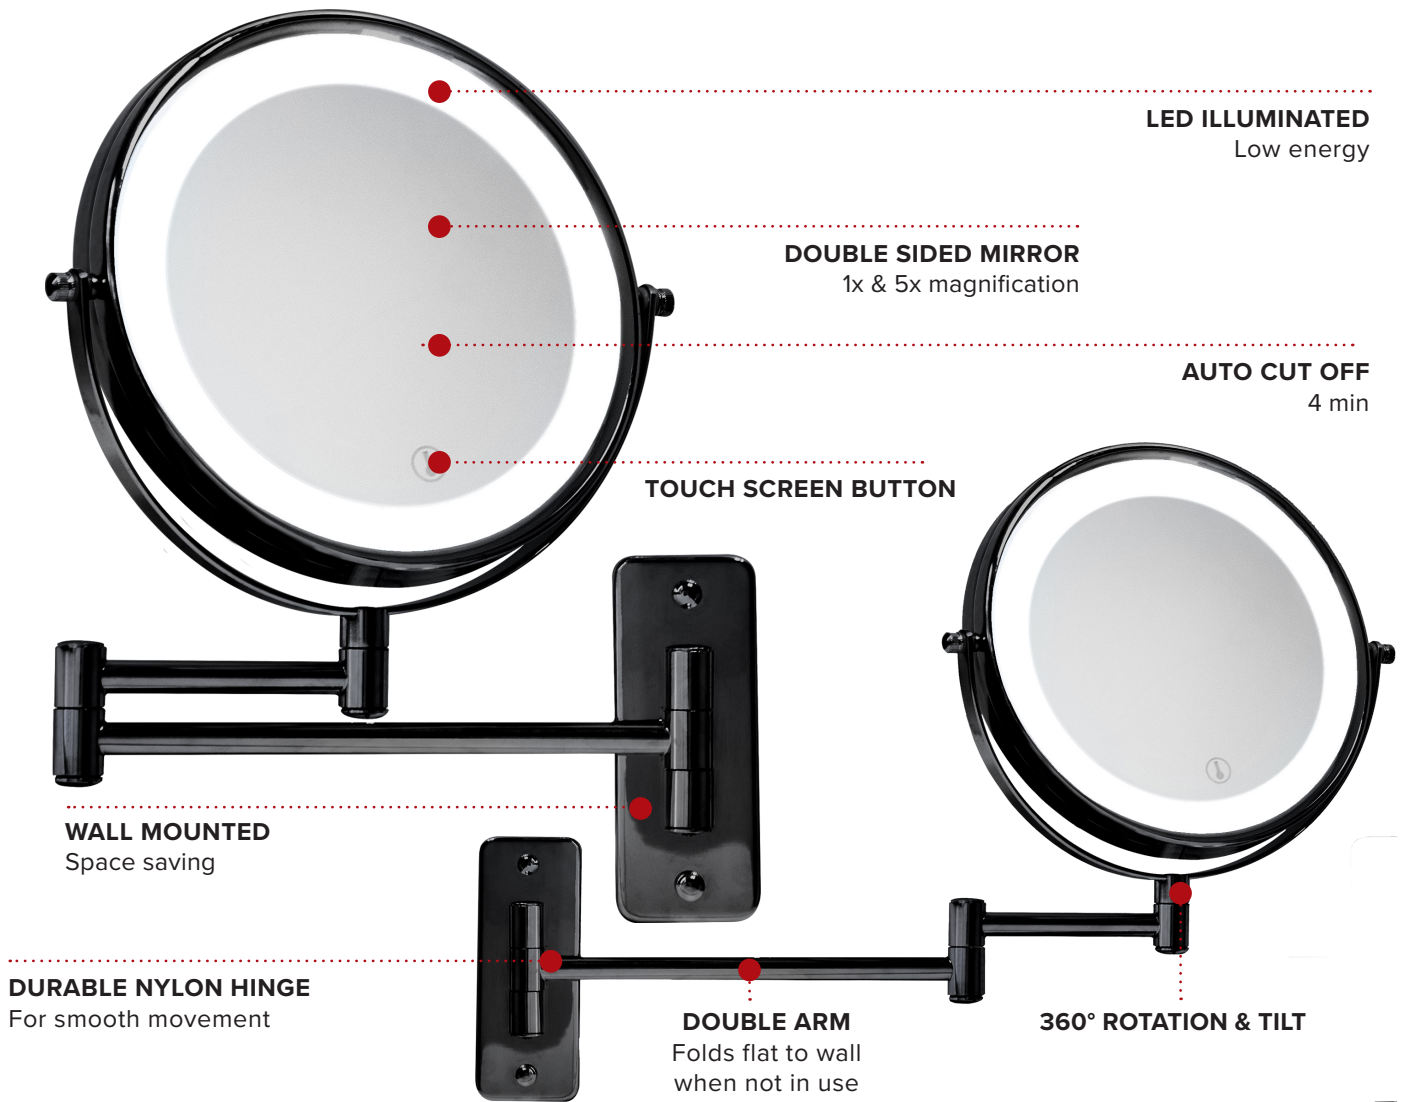

# WINCHESTER WALL MOUNTED LED MIRROR - BLACK CHROME

- Durable chrome finish
- Suitable for Bedrooms & Bathrooms
- Supplied with batteries
- Supplied with fixings

**Specification**

4 x AAA batteries  
0.8kg / 0.95kg  
Pack Qty: 12

**Options**

Chrome  
Black Chrome