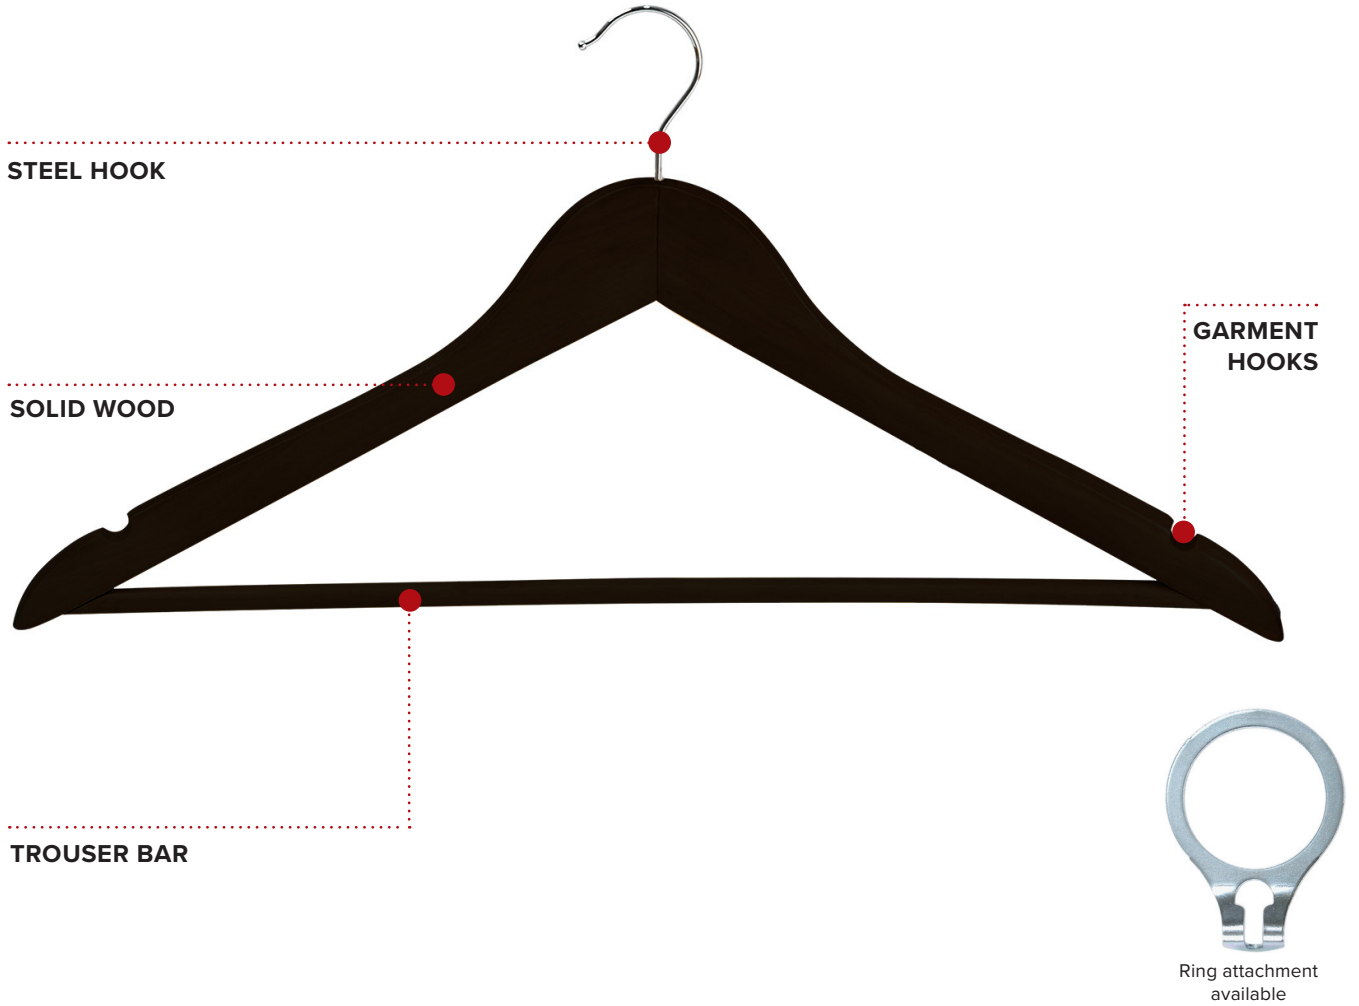

CHELSEA GUEST HANGER

Specification

Black
0.10kg